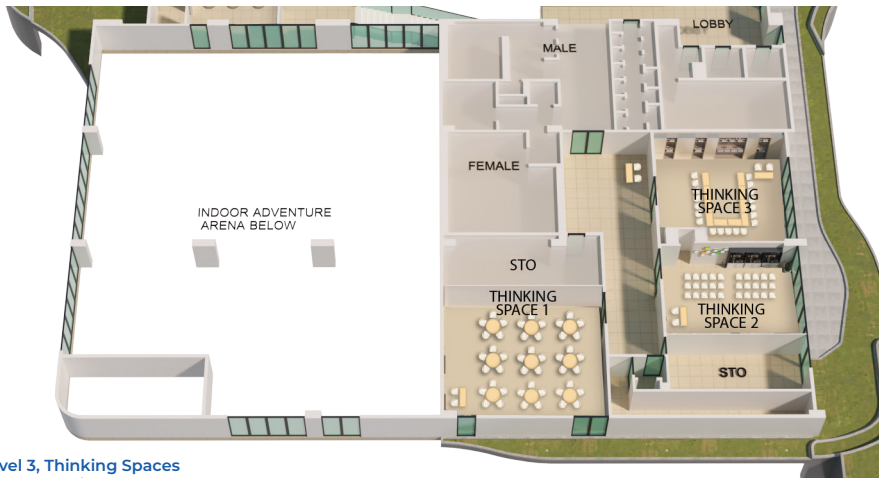

Our event zones are designed for **flexible configuration to suit your preference.**

Space	Floor Area	Capacity*
Thinking Space 1	89 sqm	50
Thinking Space 2	55 sqm	20
Thinking Space 3	73 sqm	30
Thinking Space 2+3	128 sqm	60

*subject to event configuration

IDEAL FOR:

Workshop

Conference

Team
Building

Birthday
Celebration

Floorplan

Configurations

CLASSROOM STYLE

SCREEN

CLUSTER STYLE

SCREEN

**Up to 6 pax per table*

THEATRE STYLE

SCREEN

BOARDROOM STYLE

Baby Chair
(W) 0.5m x
(H) 0.8m

Cocktail Table
(W) 0.6m x
(H) 1m

Reception Table
(W) 0.45m x
(L) 1.5m x
(H) 0.75m

Lazy Susan
(W) 0.9m

Rostrum
(W) 0.6m x
(H) 1.6m

Stage
(L) 2.4m x
(W) 1.2m x
(H) 0.61m

6 PANELS