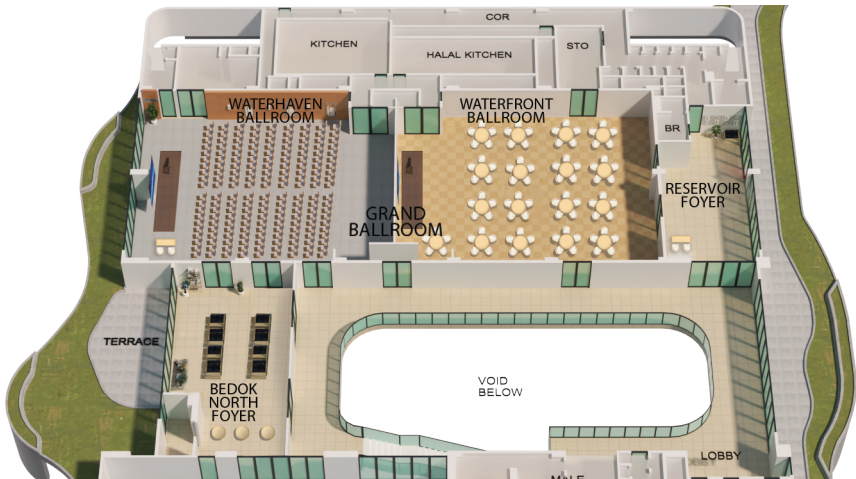

Experience events on a whole new level with us!

Space	Floor Area	Capacity*
Water Haven Ballroom	314 sqm	160
Waterfront Ballroom	327 sqm	180
Grand Ballroom	647 sqm	380
Bedok North Foyer	150 sqm	60
Reservoir Foyer	111 sqm	50

*subject to event configuration

IDEAL FOR:

Dinner &
Dance

Award
Ceremony

Town
Hall Meeting

Wedding
Reception &
Solemnization

Floorplan

Level 3, Ballrooms
(For Illustration Purposes)

Our event zones are designed for **flexible configuration to suit your preference.**

Space	Floor Area	Capacity*
Thinking Space 1	89 sqm	50
Thinking Space 2	55 sqm	20
Thinking Space 3	73 sqm	30
Thinking Space 2+3	128 sqm	60

*subject to event configuration

IDEAL FOR:

Workshop

Conference

Team
Building

Birthday
Celebration

Floorplan

Configurations